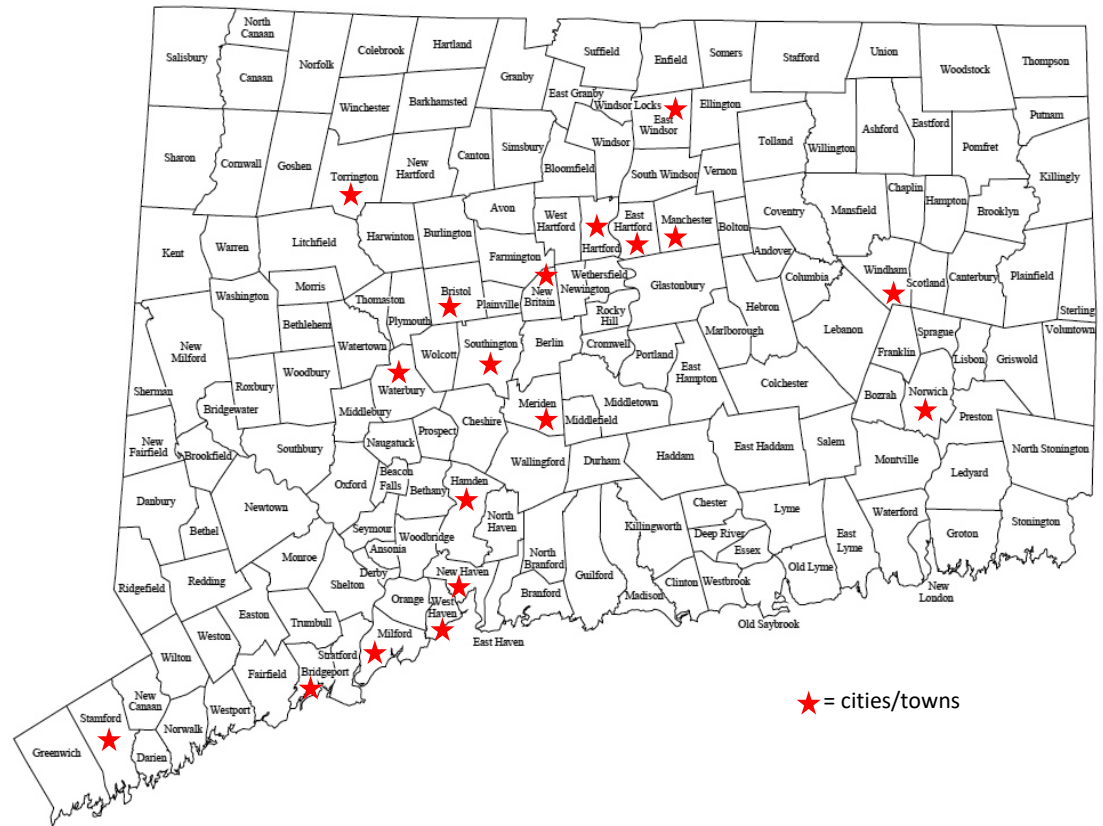

School-Based Diversion Initiative (SBDI)

PARTICIPATING SCHOOLS/DISTRICTS 2009-2019

A total of 48 schools in 17 districts implemented SBDI from 2009-2019.

★ = cities/towns

Bridgeport Public Schools

- Luis Munoz Marin School
- Curiale School
- Harding High School

Bristol Public Schools

- Bristol Preparatory Academy
- Bristol Eastern High School

Consolidated School District of New Britain

- New Britain High School
- Pulaski Middle School
- Slade Middle School

CT Technical High School System

Manchester Public Schools

- Illing Middle School
- Manchester High School

Meriden Public Schools

- Francis T. Maloney High School
- Orville H. Platt High School
- Venture Academy

New Haven Public Schools

- New Horizons School
- Augusta Lewis Troup School
- Wilbur Cross High School
- Barnard Environmental Studies Magnet School

West Haven Public Schools

- West Haven High School
- Bailey Middle School
- Carrigan Middle School

Windham Public Schools

- Windham High School